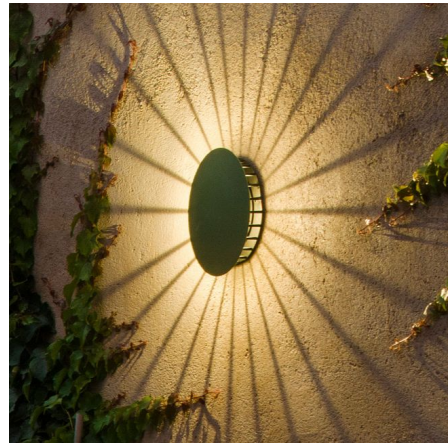

## Meridiano Outdoor Wall Sconce By Vibia

### Description

Meridiano Outdoor Wall Sconce features a polycarbonate diffuser with a Khaki or Matte White finish. This simplistic wall sconce has a unique lighting pattern when lit. One 7.7 watt, 120 volt 3000K 80CI LED bulb is included. ADA Compliant. UL listed. Wet location rated.