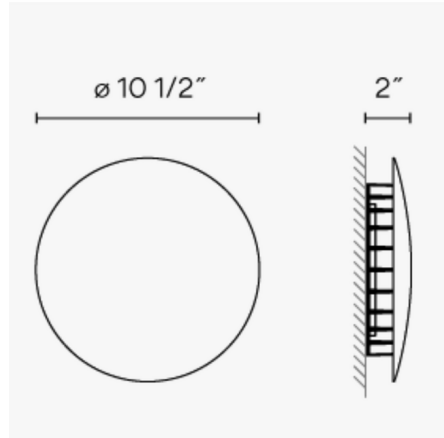

### Specifications

COLOR	N/A
BODY FINISH	Khaki
WATTAGE	7.7W
DIMMER	Not Dimmable
DIMENSIONS	10.5"W x 10.5"H x 2"D
INTEGRATED LED MODULE	1 x LED/7.7W/120-230V LED
COUNTRY OF ORIGIN	Spain