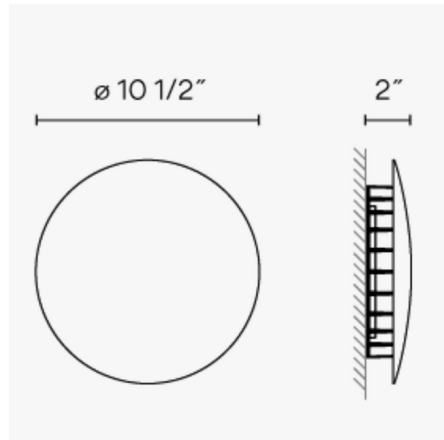

Shown in khaki

Specifications

COLOR	N/A
BODY FINISH	Khaki
WATTAGE	7.7W
DIMMER	Not Dimmable
DIMENSIONS	10.5"W x 10.5"H x 2"D
INTEGRATED LED MODULE	1 x LED/7.7W/120-230V LED
COUNTRY OF ORIGIN	Spain

Technical Information