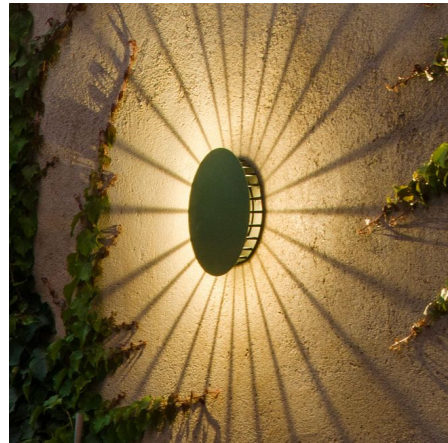

Lightology

lightology.com
866-954-4489
04-15-26

Project: _____

Company: _____

Location: _____ Fixture Type: _____

SPEC #: **VIB422602**

Approved On: _____ Approved By: _____

Meridiano Outdoor Wall Sconce By Vibia

Description

Meridiano Outdoor Wall Sconce features a polycarbonate diffuser with a Khaki or Matte White finish. This simplistic wall sconce has a unique lighting pattern when lit. One 7.7 watt, 120 volt 3000K 80CI LED bulb is included. ADA Compliant. UL listed. Wet location rated.

Shown in khaki

Specifications

COLOR	N/A
BODY FINISH	Khaki
WATTAGE	7.7W
DIMMER	Not Dimmable
DIMENSIONS	10.5"W x 10.5"H x 2"D
INTEGRATED LED MODULE	1 x LED/7.7W/120-230V LED
COUNTRY OF ORIGIN	Spain

Technical Information