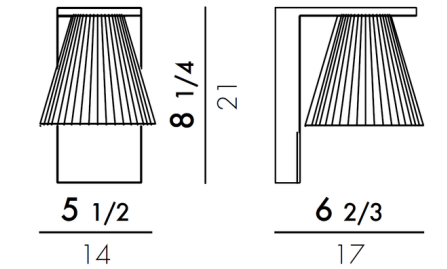

By Kartell

Description

Light Air is an illusionist wall light- a suspended light that eludes the laws of gravity. Composed of a rectangular frame formed of two pieces of transparent thermoplastic with a Beige pleated fabric conical parabola.

Shown in transparent / beige

Specifications

COLOR Beige
BODY FINISH Transparent
WATTAGE 5W
DIMMER Standard 120V
DIMENSIONS 5.5"W x 8.5"H x 6.6"D
BULB NOT INCLUDED 1 x G16.5/Candelabra (E12)/5W/120V LED
COUNTRY OF ORIGIN Italy