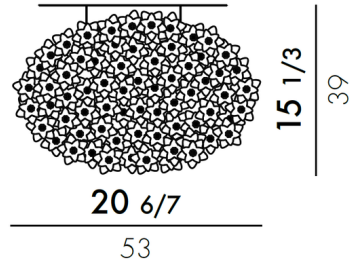

Lightology

lightology.com
866-954-4489
06-04-26

Project: _____

Company: _____

Location: _____ Fixture Type: _____

SPEC #: **KRL422623**

Approved On: _____ Approved By: _____

Bloom Ceiling Light

By Kartell

Description

The unique Bloom Ceiling Flush Mount features a round frame covered with glittering flowers. Tiny bulbs inside the structure beam shafts of light through the petals to refract on their multi-faceted surfaces and multiply a thousand reflections.

Specifications

COLOR . . . . . White
BODY FINISH . . . . . N/A
WATTAGE 27W
DIMMER . . . . . Standard 120V
DIMENSIONS . . . . . 20.9"W x 15.33"H
BULB NOT INCLUDED . . . . . 6 x JCD/G9/4.5W/120V LED
COUNTRY OF ORIGIN . . . . . Italy

Notes:

Shown in white

CLICK TO VIEW PRODUCT