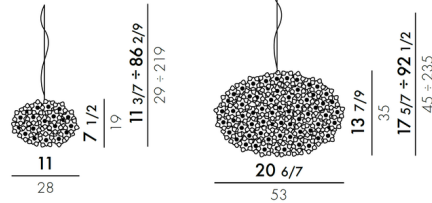

Specifications

COLOR	Gold
BODY FINISH	N/A
WATTAGE	13.5W
DIMMER	Standard 120V
DIMENSIONS	11"W x 7.5"H
BULB NOT INCLUDED	3 x JCD/G9/4.5W/120V LED
COUNTRY OF ORIGIN	Italy

CLICK TO VIEW PRODUCT

Notes: