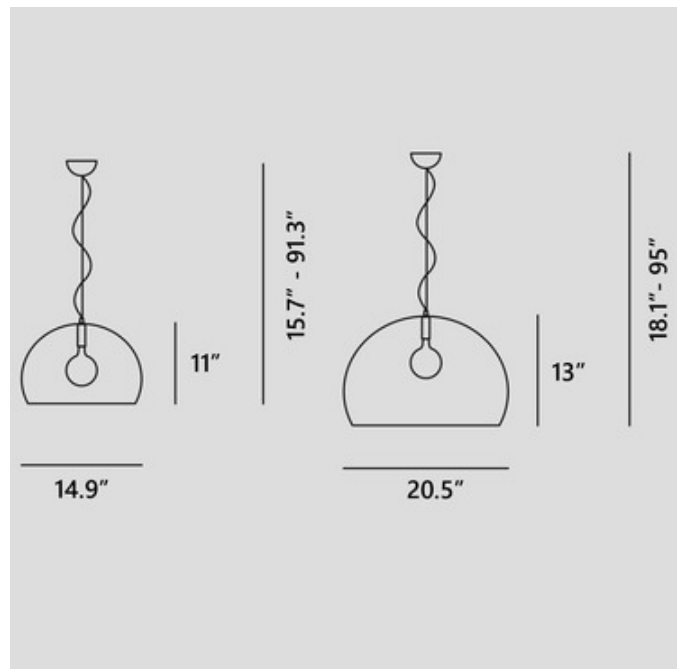

DESIGNER

Ferruccio Laviani

BRAND

Kartell

DESCRIPTION

The Fly Pendant's minimalist profile makes a great addition to any contemporary space. Constructed of highly durable PMMA, the Fly hemispherical shape adds weight to the airy silhouette. Place singularly or in multiples across the kitchen island or entryway to make a sophisticated statement. Available in Chrome, Gold, or Copper. Made in Italy.

Shown in: Gold

SHADE COLOR	Gold
BODY FINISH	N/A
WATTAGE	15W
DIMMER	Standard 120V
DIMENSIONS	20.5"W x 13"H
BULB NOT INCLUDED	
LAMP	1 x G25/Medium (E26)/15W/120V LED 1 x G25/Medium (E26)/120V LED

Technical Information

PRODUCT DIMENSIONS Max Overall Height: 90"

SPEC # KRL422634

COMPANY	PROJECT	FIXTURE TYPE	APPROVED BY	DATE