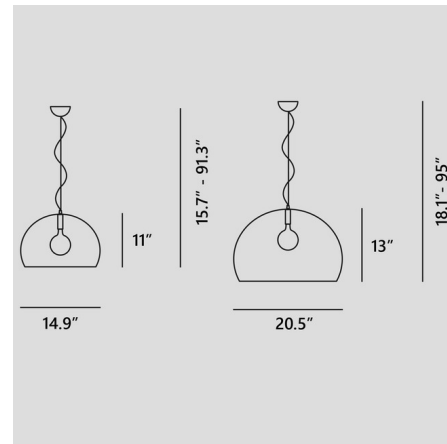

Description

The Fly Pendant's minimalist profile makes a great addition to any contemporary space. Constructed of highly durable PMMA, the Fly hemispherical shape adds weight to the airy silhouette. Place singularly or in multiples across the kitchen island or entryway to make a sophisticated statement. Available in Chrome, Gold, or Copper. Made in Italy.

Specifications

COLOR Gold
BODY FINISH N/A
WATTAGE 15W
DIMMER Standard 120V
DIMENSIONS 20.5"W x 13"H
BULB NOT INCLUDED 1 x G25/Medium (E26)/15W/120V LED
OTHER BULB OPTIONS 1 x G25/Medium (E26)/120V LED
COUNTRY OF ORIGIN Italy

Technical Information

PRODUCT DIMENSIONS Max Overall Height: 90"

Shown in gold

CLICK TO VIEW PRODUCT

Notes: