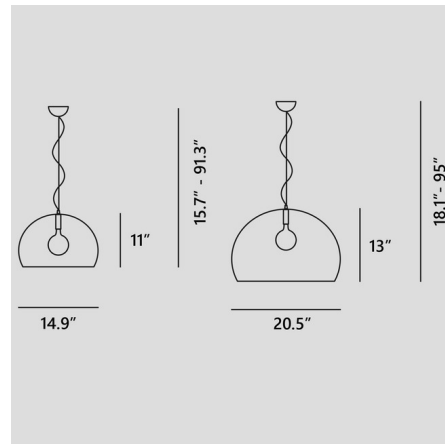

Description

The Fly Pendant's minimalist profile makes a great addition to any contemporary space. Constructed of highly durable PMMA, the Fly hemispherical shape adds weight to the airy silhouette. Place singularly or in multiples across the kitchen island or entryway to make a sophisticated statement. Available in Chrome, Gold, or Copper. Made in Italy.

Specifications

COLOR	Gold
BODY FINISH	N/A
WATTAGE	15W
DIMMER	Standard 120V
DIMENSIONS	20.5"W x 13"H
BULB NOT INCLUDED	1 x G25/Medium (E26)/15W/120V LED
OTHER BULB OPTIONS	1 x G25/Medium (E26)/120V LED
COUNTRY OF ORIGIN	Italy

Technical Information

PRODUCT DIMENSIONS	Max Overall Height: 90"
--------------------	-------------------------

Shown in gold

CLICK TO VIEW PRODUCT

Notes: