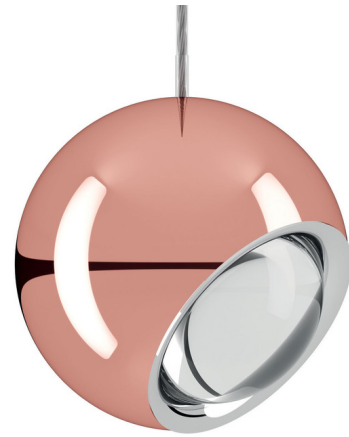

Lightology

lightology.com
866-954-4489
05-25-26

Project: _____

Company: _____

Location: _____ Fixture Type: _____

SPEC #: **SID422773**

Approved On: _____ Approved By: _____

Spider Pendant By LODES

Description

The Spider Pendant is reminiscent of an eye that can be positioned to light any part of your room. It is a precise light paired with an elegant design. Its metallic spherical body has a round and convex lens located on one side. The sphere rotates 360 degrees and tilts 90 degrees on the side, which enables the light to be directed downwards and laterally. Includes ceiling canopy in matte white finish. Dimmable with Triac dimmers.

Specifications

COLOR Rose Gold
BODY FINISH White
WATTAGE 10W
DIMMER Standard 120V
DIMENSIONS 4.72"W x 5.11"H
INTEGRATED LED MODULE 1 x LED/10W/120V LED
COUNTRY OF ORIGIN Italy

Technical Information

COLOR RENDERING 92 CRI
LAMP COLOR 3000K
LUMENS/WATT 98.00
LUMINOUS FLUX 980 lumens

Shown in white / rose gold

CLICK TO VIEW PRODUCT

Notes: