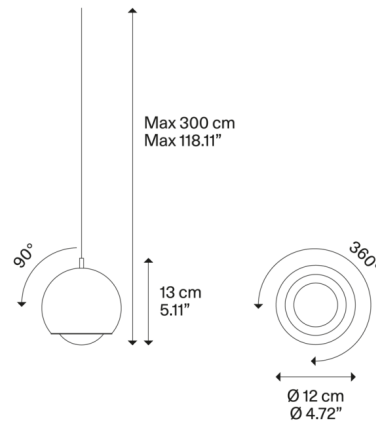

CLICK TO VIEW PRODUCT

Notes: