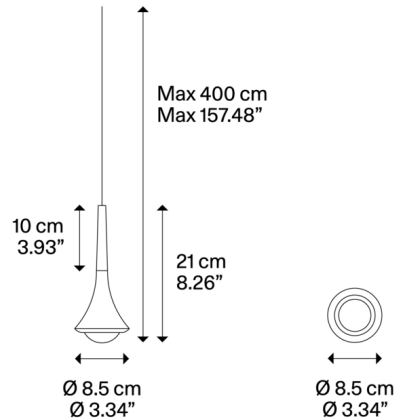

### Specifications

COLOR	Chrome
BODY FINISH	Chrome
WATTAGE	9W
DIMMER	Standard 120V
DIMENSIONS	3.34"W x 8.26"H
INTEGRATED LED MODULE	1 x LED/9W/120V LED
COUNTRY OF ORIGIN	Italy

### Technical Information

PRODUCT DIMENSIONS	Cord Length: 157.5"
COLOR RENDERING	92 CRI
LAMP COLOR	3000K
LUMENS/WATT	94.44
LUMINOUS FLUX	850 lumens

Shown in chrome / chrome

CLICK TO VIEW PRODUCT

Notes: