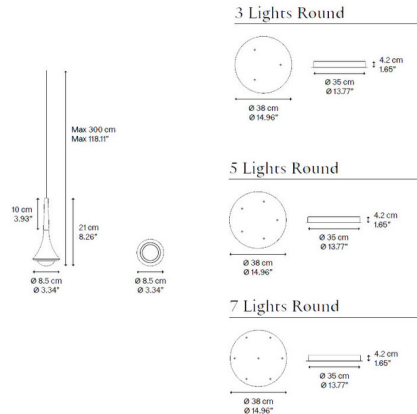

By LODES

Description

Rain Multi Light Pendant is inspired by the spring rain that falls silent and light, capturing a moment in time to bring the majesty of the event inside your space.

Specifications

COLOR Rose Gold
 BODY FINISH White
 WATTAGE 27W
 DIMMER Standard 120V
 DIMENSIONS 15"W x 8.26"H
 INTEGRATED LED MODULE 3 x LED/9W/120V LED
 COUNTRY OF ORIGIN Italy

Technical Information

PRODUCT DIMENSIONS Adjustable Cables: 118"L
 COLOR RENDERING 80 CRI
 LAMP COLOR 3000K
 LUMENS/WATT 283.33
 LUMINOUS FLUX 2550 lumens

Shown in white / rose gold

CLICK TO VIEW PRODUCT