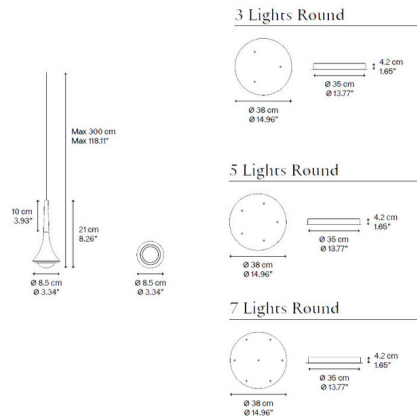

By LODES

Description

Rain Multi Light Pendant is inspired by the spring rain that falls silent and light, capturing a moment in time to bring the majesty of the event inside your space.

Specifications

COLOR Rose Gold
 BODY FINISH White
 WATTAGE 27W
 DIMMER Standard 120V
 DIMENSIONS 15"W x 8.26"H
 INTEGRATED LED MODULE 3 x LED/9W/120V LED
 COUNTRY OF ORIGIN Italy

Technical Information

PRODUCT DIMENSIONS Adjustable Cables: 118"L
 COLOR RENDERING 80 CRI
 LAMP COLOR 3000K
 LUMENS/WATT 283.33
 LUMINOUS FLUX 2550 lumens

Shown in white / rose gold

CLICK TO VIEW PRODUCT