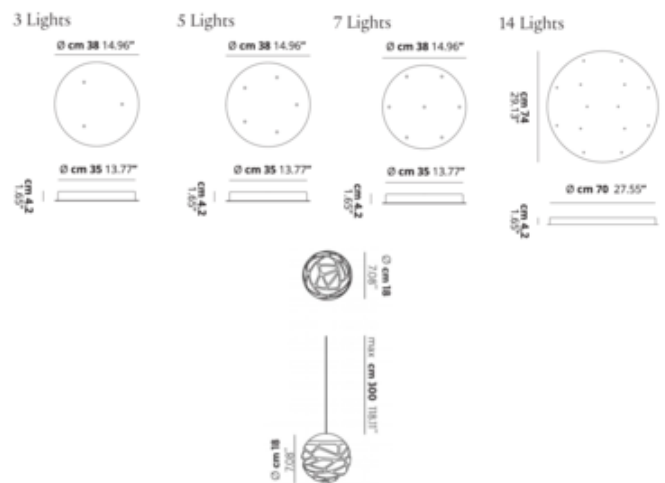

BRAND

LODES

DESCRIPTION

The Kelly Cluster Multi Light Pendant features spheres that combine light and shadows with a unique laser cut pattern.

Shown in: White / Matte White

SHADE COLOR	Matte White
BODY FINISH	White
WATTAGE	27W
DIMMER	Low Voltage Electronic
DIMENSIONS	14.96"W
INTEGRATED LED MODULE	
LAMP	3 x LED/9W/120V LED

Technical Information

LUMINOUS FLUX	850 lumens
LUMENS/WATT	94.44
LAMP COLOR	3000K
COLOR RENDERING	80 CRI

SPEC # SID422801

COMPANY	PROJECT	FIXTURE TYPE	APPROVED BY	DATE