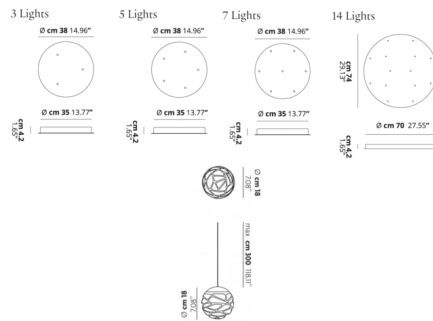

Lightology

lightology.com
866-954-4489
06-08-26

Project: _____

Company: _____

Location: _____ Fixture Type: _____

SPEC #: **SID422804**

Approved On: _____ Approved By: _____

Kelly Cluster Round Multi Light Pendant By LODES

Description

The Kelly Cluster Multi Light Pendant features spheres that combine light and shadows with a unique laser cut pattern.

Shown in white / matte white

Specifications

COLOR . . . . . Matte White
BODY FINISH . . . . . White
WATTAGE 45W
DIMMER . . . . . Low Voltage Electronic
DIMENSIONS . . . . . 14.96"W
INTEGRATED LED MODULE . . . . . 5 x LED/9W/120V LED
COUNTRY OF ORIGIN . . . . . Italy

Technical Information

COLOR RENDERING . . . . . 80 CRI
LAMP COLOR 3000K
LUMENS/WATT 94.44
LUMINOUS FLUX . . . . . 850 lumens

CLICK TO VIEW PRODUCT

Notes: