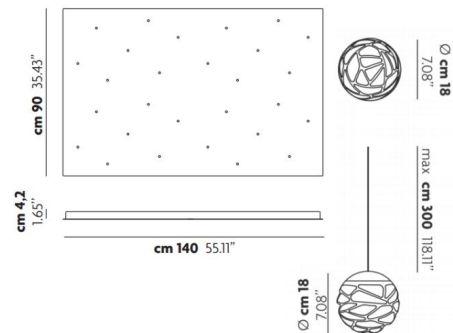

Specifications

COLOR Milk White
 BODY FINISH Matte White
 WATTAGE 252W
 DIMMER N/A
 DIMENSIONS 55.1"W x 1.65"H x 35.43"D
 INTEGRATED LED MODULE 28 x LED/9W/120V LED
 COUNTRY OF ORIGIN Italy

Technical Information

PRODUCT DIMENSIONS Max Overall Height: 118.11"
 COLOR RENDERING 80 CRI
 LAMP COLOR 3000K
 LUMENS/WATT 2,302.22
 LUMINOUS FLUX 20720 lumens

Shown in matte white / milk white

CLICK TO VIEW PRODUCT

Notes: