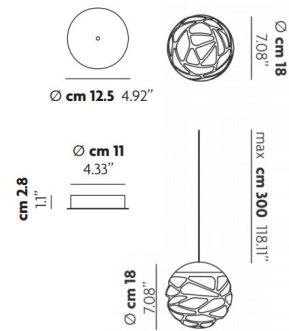

CLICK TO VIEW PRODUCT

Notes: