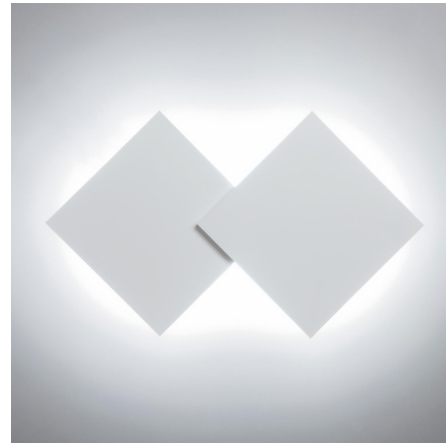

Lightology

lightology.com
866-954-4489
04-12-26

Project: _____

Company: _____

Location: _____ Fixture Type: _____

SPEC #: **SID422810**

Approved On: _____ Approved By: _____

Puzzle Double Square Wall / Ceiling Flush Light

By LODES

Description

The Puzzle Double Square Wall / Ceiling Flush Light disappears into your ceiling with charming lighting effects. Available with a Matte White or Matte Black finish. ADA compliant when used on the wall. ETL listed.

Shown in matte white

Specifications

COLOR	N/A
BODY FINISH	Matte White
WATTAGE	34W
DIMMER	Standard 120V
DIMENSIONS	11.81"W x 11.81"H x 3.54"D
INTEGRATED LED MODULE	2 x LED/17W/120V LED
COUNTRY OF ORIGIN	Italy