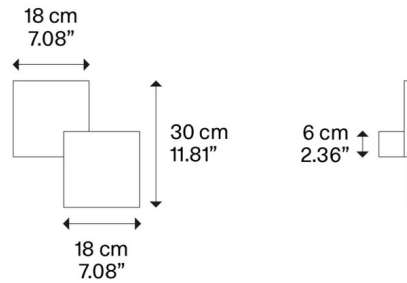

Shown in matte white

Specifications

COLOR	N/A
BODY FINISH	Matte White
WATTAGE	34W
DIMMER	Standard 120V
DIMENSIONS	11.81"W x 11.81"H x 3.54"D
INTEGRATED LED MODULE	2 x LED/17W/120V LED
COUNTRY OF ORIGIN	Italy