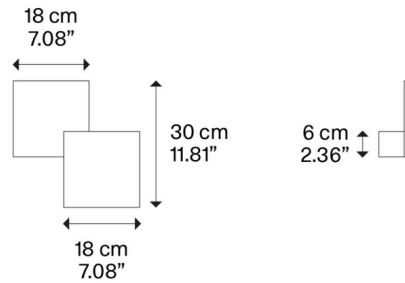

Shown in matte white

Specifications

COLOR	N/A
BODY FINISH	Matte White
WATTAGE	34W
DIMMER	Standard 120V
DIMENSIONS	11.81"W x 11.81"H x 3.54"D
INTEGRATED LED MODULE	2 x LED/17W/120V LED
COUNTRY OF ORIGIN	Italy