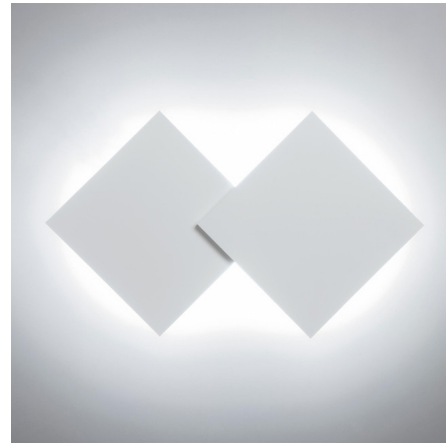

Lightology

lightology.com
866-954-4489
06-04-26

Project: _____

Company: _____

Location: _____ Fixture Type: _____

SPEC #: **SID422810**

Approved On: _____ Approved By: _____

Puzzle Double Square Wall / Ceiling Flush Light

By LODES

Description

The Puzzle Double Square Wall / Ceiling Flush Light disappears into your ceiling with charming lighting effects. Available with a Matte White or Matte Black finish. ADA compliant when used on the wall. ETL listed.

Shown in matte white

Specifications

COLOR	N/A
BODY FINISH	Matte White
WATTAGE	34W
DIMMER	Standard 120V
DIMENSIONS	11.81"W x 11.81"H x 3.54"D
INTEGRATED LED MODULE	2 x LED/17W/120V LED
COUNTRY OF ORIGIN	Italy