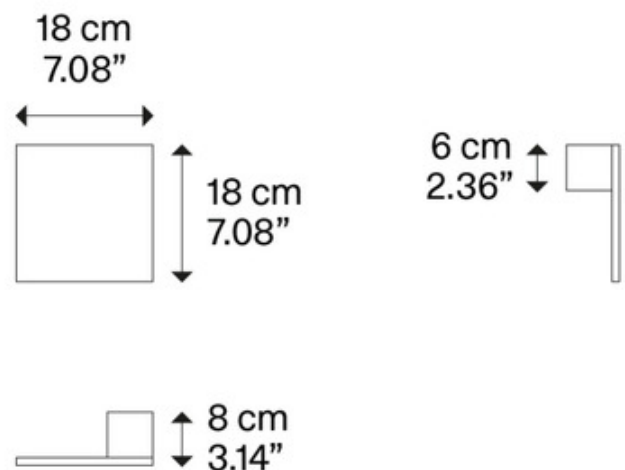

COMPANY	PROJECT	FIXTURE TYPE	APPROVED BY	DATE