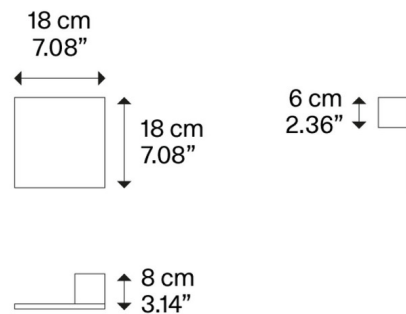

Specifications

COLOR . . . . . N/A
BODY FINISH . . . . . Matte White
WATTAGE 17W
DIMMER . . . . . Standard 120V
DIMENSIONS . . . . . 7.08"W x 7.08"H x 3.14"D
INTEGRATED LED MODULE . . . . . 1 x LED/17W/120V LED
COUNTRY OF ORIGIN . . . . . Italy

Technical Information

COLOR RENDERING . . . . . 80 CRI
LAMP COLOR 3000K
LUMENS/WATT 105.88
LUMINOUS FLUX . . . . . 1800 lumens

CLICK TO VIEW PRODUCT

Notes: