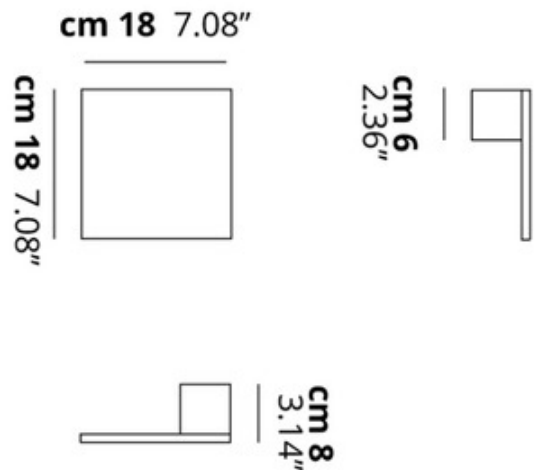

COMPANY	PROJECT	FIXTURE TYPE	APPROVED BY	DATE