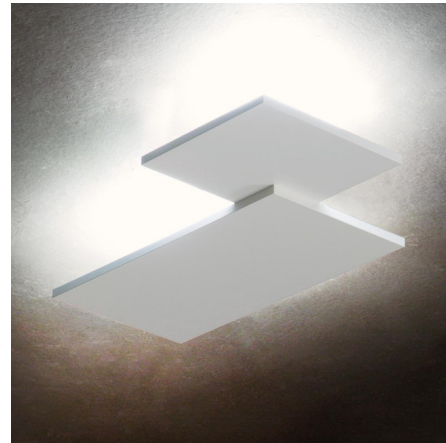

## Puzzle Square and Rectangle Wall / Ceiling Light By LODES

### Description

The Puzzle Square and Rectangle Wall / Ceiling Flush Light brings a geometric vibe to your interior space. The essential forms disappear into your ceiling or wall with charming lighting effects.

Shown in matte white

### Specifications

COLOR . . . . . N/A  
BODY FINISH . . . . . Matte White  
WATTAGE . . . . . 36W  
DIMMER . . . . . Standard 120V  
DIMENSIONS . . . . . 18.89"W x 11.81"H x 3.54"D  
INTEGRATED LED MODULE . . . . . 2 x LED/18W/120V LED  
COUNTRY OF ORIGIN . . . . . Italy