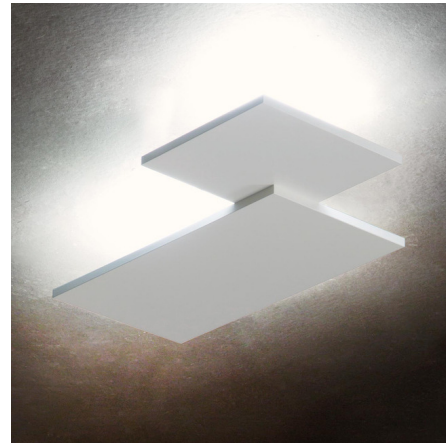

Lightology

lightology.com
866-954-4489
04-15-26

Project: _____

Company: _____

Location: _____ Fixture Type: _____

SPEC #: **SID422812**

Approved On: _____ Approved By: _____

Puzzle Square and Rectangle Wall / Ceiling Light

By LODES

Description

The Puzzle Square and Rectangle Wall / Ceiling Flush Light brings a geometric vibe to your interior space. The essential forms disappear into your ceiling or wall with charming lighting effects.

Shown in matte white

Specifications

COLOR	N/A
BODY FINISH	Matte White
WATTAGE	36W
DIMMER	Standard 120V
DIMENSIONS	18.89"W x 11.81"H x 3.54"D
INTEGRATED LED MODULE	2 x LED/18W/120V LED
COUNTRY OF ORIGIN	Italy