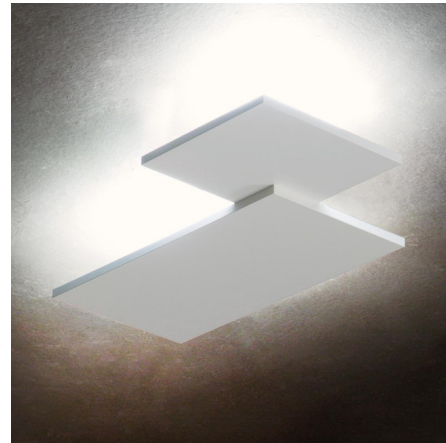

Lightology

lightology.com
866-954-4489
04-15-26

Project: _____

Company: _____

Location: _____ Fixture Type: _____

SPEC #: **SID422812**

Approved On: _____ Approved By: _____

Puzzle Square and Rectangle Wall / Ceiling Light By LODES

Description

The Puzzle Square and Rectangle Wall / Ceiling Flush Light brings a geometric vibe to your interior space. The essential forms disappear into your ceiling or wall with charming lighting effects.

Shown in matte white

Specifications

COLOR	N/A
BODY FINISH	Matte White
WATTAGE	36W
DIMMER	Standard 120V
DIMENSIONS	18.89"W x 11.81"H x 3.54"D
INTEGRATED LED MODULE	2 x LED/18W/120V LED
COUNTRY OF ORIGIN	Italy