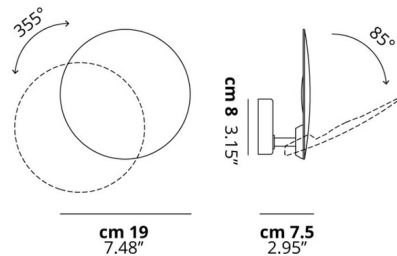

### Description

The Puzzle Single Round Wall / Ceiling Light is adjustable in virtually any direction for a personal design and a variety of lighting effects. The simple circular shade can be rotated 355 degrees and tilted outwards 85 degrees, allowing for both direct, downward lighting or upwards against the wall for an indirect effect. ADA compliant when flat. Dimmable with Triac dimmers. Includes mounting plate to cover 4 inch junction box.

### Specifications

COLOR	N/A
BODY FINISH	Matte White
WATTAGE	18W
DIMMER	Standard 120V
DIMENSIONS	7.48"W x 7.48"H x 2.95"D
INTEGRATED LED MODULE	1 x LED/18W/120V LED
COUNTRY OF ORIGIN	Italy