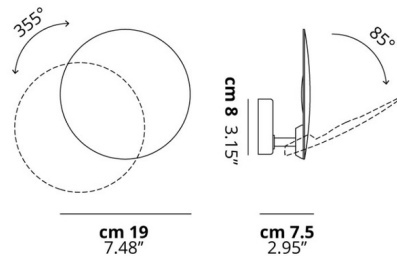

CLICK TO VIEW PRODUCT

Notes: