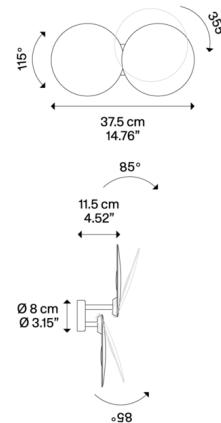

CLICK TO VIEW PRODUCT

Notes: