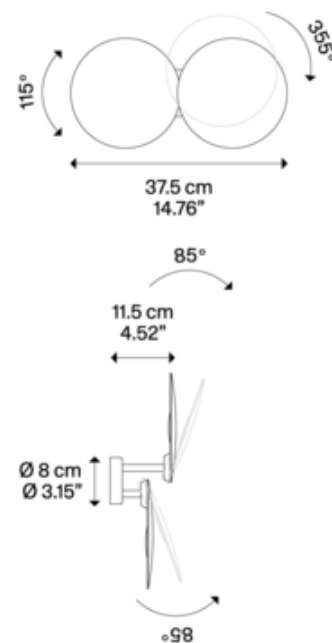

**BRAND**

LODES

**DESCRIPTION**

The Puzzle Double Round Wall / Ceiling Light is adjustable in virtually any direction for a personal design and a variety of lighting effects. The simple circular shades can be rotated tilted outwards, allowing for both direct, downward lighting or upwards against the wall for an indirect effect. Dimmable with Triac dimmers. Includes mounting plate to cover 4 inch junction box.

Shown in: Matte White

<b>SHADE COLOR</b>	N/A
<b>BODY FINISH</b>	Matte White
<b>WATTAGE</b>	36W
<b>DIMMER</b>	Standard 120V
<b>DIMENSIONS</b>	14.76"W x 7.02"H x 4.52"D
<b>INTEGRATED LED MODULE</b>	
<b>LAMP</b>	2 x LED/18W/120V LED

*Technical Information*

<b>LUMINOUS FLUX</b>	3600 lumens
<b>LUMENS/WATT</b>	200.00
<b>LAMP COLOR</b>	3000K
<b>COLOR RENDERING</b>	92 CRI

**SPEC #** SID422816

COMPANY	PROJECT	FIXTURE TYPE	APPROVED BY	DATE