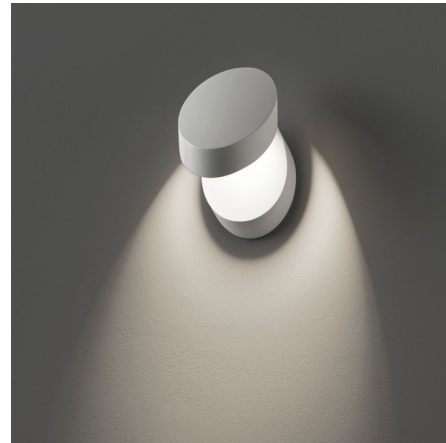

## Pin Up Wall Sconce

By LODES

### Description

The Pin up Wall Sconce features a simple organic elegant design, perfect for any room of your home.

Shown in matte white

### Specifications

COLOR	N/A
BODY FINISH	Matte White
WATTAGE	8.7W
DIMMER	Standard 120V
DIMENSIONS	3.93"W x 6.1"H x 5.31"D
INTEGRATED LED MODULE	1x LED/8.7W/120V LED
COUNTRY OF ORIGIN	Italy

CLICK TO VIEW PRODUCT