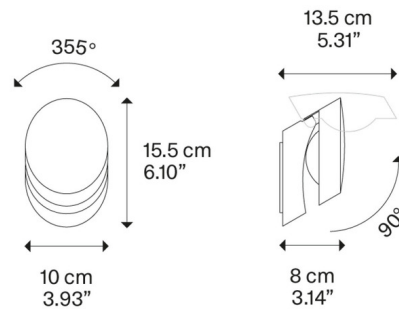

### Specifications

COLOR	N/A
BODY FINISH	Matte White
WATTAGE	8.7W
DIMMER	Standard 120V
DIMENSIONS	3.93"W x 6.1"H x 5.31"D
INTEGRATED LED MODULE	1x LED/8.7W/120V LED
COUNTRY OF ORIGIN	Italy

CLICK TO VIEW PRODUCT