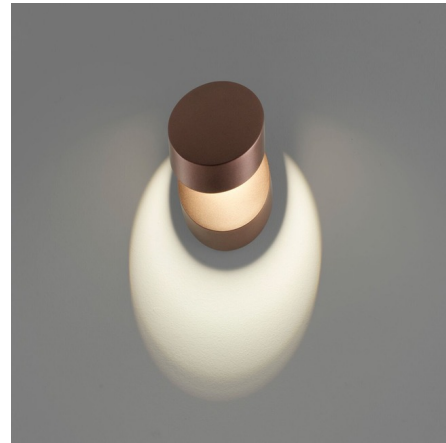

Lightology

lightology.com
866-954-4489
04-23-26

Project: _____

Company: _____

Location: _____ Fixture Type: _____

SPEC #: **SID422825**

Approved On: _____ Approved By: _____

Pin Up Wall Sconce By LODES

Description

The Pin up Wall Sconce features a simple organic elegant design, perfect for any room of your home. Available in White, Black, or Copper Bronze finishes. ETL and CE listed. Energy Saving

Shown in coppery bronze

Specifications

COLOR	N/A
BODY FINISH	Coppery Bronze
WATTAGE	8.7W
DIMMER	Standard 120V
DIMENSIONS	3.93"W x 6.1"H x 5.31"D
INTEGRATED LED MODULE	1x LED/8.7W/120V LED
COUNTRY OF ORIGIN	Italy

CLICK TO VIEW PRODUCT