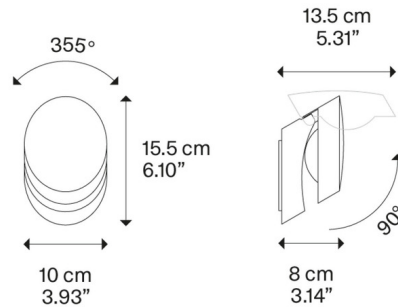

Specifications

COLOR	N/A
BODY FINISH	Coppery Bronze
WATTAGE	8.7W
DIMMER	Standard 120V
DIMENSIONS	3.93"W x 6.1"H x 5.31"D
INTEGRATED LED MODULE	1x LED/8.7W/120V LED
COUNTRY OF ORIGIN	Italy

CLICK TO VIEW PRODUCT