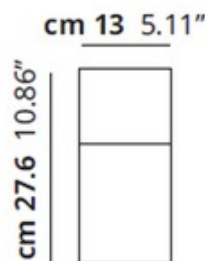

BRAND

LODES

DESCRIPTION

Beetle 60 Degree Cube Wall / Ceiling Flush Light features durable acrylic diffusers in ribbed White with Clear on the sides to create a uniform light effect. Combine models to create unique installations. Available in small and large sizes. One 17 watt, 120 volt LED bulb is included. ETL listed. Small: 8.03 inch width x 5.11 inch height x 6.96 inch depth. Large: 10.86 inch width x 5.11 inch height x 11.88 inch depth.

Shown in: Matte White / White / Clear Ribbed

SHADE COLOR	White / Clear Ribbed
BODY FINISH	Matte White
LAMP	1 x LED/17W/120V LED
WATTAGE	17W
DIMMER	Incandescent
DIMENSIONS	8.03"W x 5.11"H x 6.96"D

Technical Information

LUMINOUS FLUX	1300 lumens
LUMENS/WATT	76.47
LAMP COLOR	3000 K
COLOR RENDERING	80 CRI

PRODUCT NUMBER	SID422829
-----------------------	-----------

COMPANY	PROJECT	FIXTURE TYPE	APPROVED BY	DATE