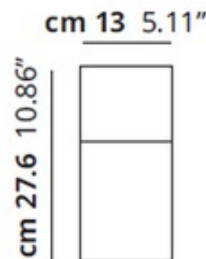

COMPANY	PROJECT	FIXTURE TYPE	APPROVED BY	DATE