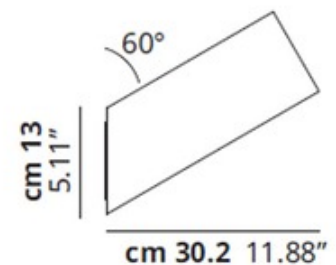

COMPANY	PROJECT	FIXTURE TYPE	APPROVED BY	DATE