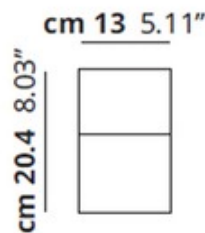

BRAND

LODES

DESCRIPTION

Beetle 60 Degree Cube Wall / Ceiling Flush Light features durable acrylic diffusers in ribbed White with Clear on the sides to create a uniform light effect. Combine models to create unique installations. Available in small and large sizes. One 17 watt, 120 volt LED bulb is included. ETL listed. Small: 8.03 inch width x 5.11 inch height x 6.96 inch depth. Large: 10.86 inch width x 5.11 inch height x 11.88 inch depth.

Shown in: Matte White / White / Clear Ribbed

SHADE COLOR	White / Clear Ribbed
BODY FINISH	Matte White
LAMP	1 x LED/17W/120V LED
WATTAGE	17W
DIMMER	Incandescent
DIMENSIONS	8.03"W x 5.11"H x 6.96"D

Technical Information

LUMINOUS FLUX	1300 lumens
LUMENS/WATT	76.47
LAMP COLOR	3000 K
COLOR RENDERING	80 CRI

PRODUCT NUMBER	SID422829
-----------------------	-----------

COMPANY	PROJECT	FIXTURE TYPE	APPROVED BY	DATE