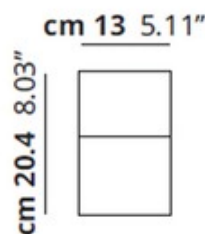

COMPANY	PROJECT	FIXTURE TYPE	APPROVED BY	DATE