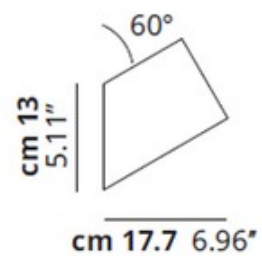

COMPANY	PROJECT	FIXTURE TYPE	APPROVED BY	DATE