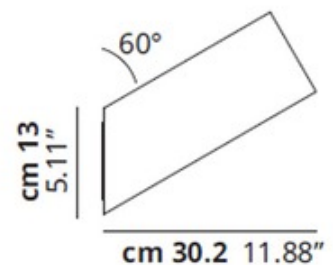

COMPANY	PROJECT	FIXTURE TYPE	APPROVED BY	DATE