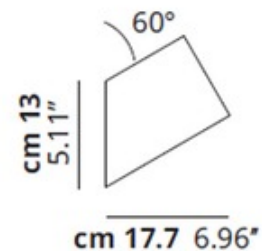

COMPANY	PROJECT	FIXTURE TYPE	APPROVED BY	DATE