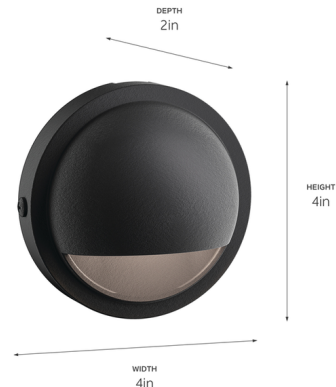

## 12V Half Moon LED Deck Light By Kichler

### Description

The 12V Half Moon LED Deck Light has an understated transitional style, blending well into many outdoor settings including decks and patios. Note: A magnetic landscape transformer is required, sold separately. This fixture is to be used only with a transformer rated a maximum of 300W (25 amps) 15V.

### Specifications

COLOR	N/A
BODY FINISH	Textured Architectural Bronze
WATTAGE	0.9W
DIMMER	Not Dimmable
DIMENSIONS	4"W x 4"H x 2"D
INTEGRATED LED MODULE	1x LED/0.86W/12V LED
COUNTRY OF ORIGIN	China