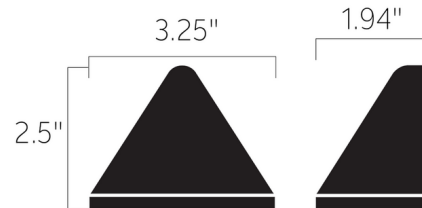

Specifications

COLOR	N/A
BODY FINISH	Textured Architectural Bronze
WATTAGE	2.5W
DIMMER	Not Dimmable
DIMENSIONS	3.25"W x 2.5"H x 1.94"D
INTEGRATED LED MODULE	1 x LED/2.5W/12V LED

Technical Information

LAMP LIFE	40000 hours
COLOR RENDERING	.80 CRI
LAMP COLOR	2700K

CLICK TO VIEW PRODUCT

Notes: