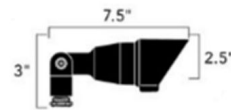

By Kichler

Description

15374 Hybrid Flood Accent Light is made of cast aluminum with a fully sealed, heat-resistant clear glass lens and a Textured Architectural Bronze or Textured Black finish. One 50 watt max 12 volt MR16 GU5.3 halogen bulb is required, but not included. Ideal for up and down lighting effects, cross-lighting, and grazing. Low voltage magnetic transformer required, sold separately. Not for use with electronic transformers. 2.5 inch width x 3 inch height x 7.5 inch length. 8 inch ground stake included. ETL listed for wet locations.

Shown in textured black / clear

Specifications

COLOR	Clear
BODY FINISH	Textured Black
WATTAGE	7W
DIMMER	Not Dimmable
DIMENSIONS	7.5"L x 2.5"W x 3"H
BULB NOT INCLUDED	1 x MR16/GU5.3 (bipin)/7W/12V LED

CLICK TO VIEW PRODUCT