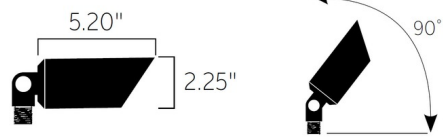

Shown in centennial brass

Specifications

COLOR	N/A
BODY FINISH	Centennial Brass
WATTAGE	5W
DIMMER	Not Dimmable
DIMENSIONS	2.24\"W x 5.2\"H
BULB NOT INCLUDED	1 x MR16/GU5.3 (bipin)/5W/12V LED

CLICK TO VIEW PRODUCT