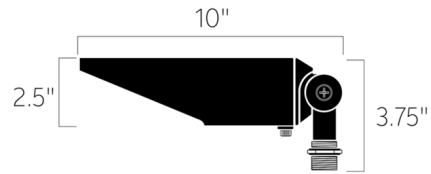

Description

The Long Cowl Mini Downlight with an extra-long cowl is ideal for illuminating walkways or entertainment spaces, or for creating moon lighting by placing it in a tree to accentuate branch and leaf details. The cowl can be rotated to minimize glare. With durable metal construction, this fixture is designed to withstand harsh outdoor environments. The Centennial Brass finish will patina over time. Includes a surface mounting bracket (model 15607), locknut, 35 inches of usable #18-2, SPT-1W leads and cable connectors. Notes: A transformer is required, sold separately. This fixture is to be used only with a transformer rated a maximum of 300W (25 amps) 15V. The optional junction box mounting bracket pictured for tree mounting is not included and is sold separately.

Shown in textured architectural bronze

Specifications

COLOR	N/A
BODY FINISH	Textured Architectural Bronze
WATTAGE	7W
DIMMER	Not Dimmable
DIMENSIONS	2.5"W x 10"H x 3.75"D
BULB NOT INCLUDED	1 x MR16/GU5.3 (bipin)/7W/12V LED
COUNTRY OF ORIGIN	China