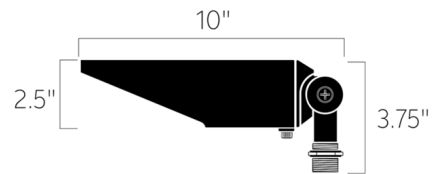

By Kichler

Description

The Long Cowl Mini Downlight with an extra-long cowl is ideal for illuminating walkways or entertainment spaces, or for creating moon lighting by placing it in a tree to accentuate branch and leaf details. The cowl can be rotated to minimize glare. With durable metal construction, this fixture is designed to withstand harsh outdoor environments. The Centennial Brass finish will patina over time. Includes a surface mounting bracket (model 15607), locknut, 35 inches of usable #18-2, SPT-1W leads and cable connectors. Notes: A transformer is required, sold separately. This fixture is to be used only with a transformer rated a maximum of 300W (25 amps) 15V. The optional junction box mounting bracket pictured for tree mounting is not included and is sold separately.

Shown in textured architectural bronze

Specifications

COLOR	N/A
BODY FINISH	Textured Architectural Bronze
WATTAGE	7W
DIMMER	Not Dimmable
DIMENSIONS	2.5"W x 10"H x 3.75"D
BULB NOT INCLUDED	1 x MR16/GU5.3 (bipin)/7W/12V LED
COUNTRY OF ORIGIN	China