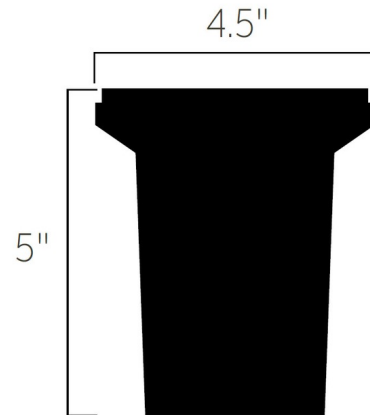

Shown in centennial brass / frosted

Specifications

COLOR Frosted
BODY FINISH Centennial Brass
WATTAGE 3W
DIMMER Low Voltage Magnetic
DIMENSIONS 4.75"W x 4.75"H
BULB NOT INCLUDED 1 x MR16/GU5.3 (bipin)/3W/12V LED