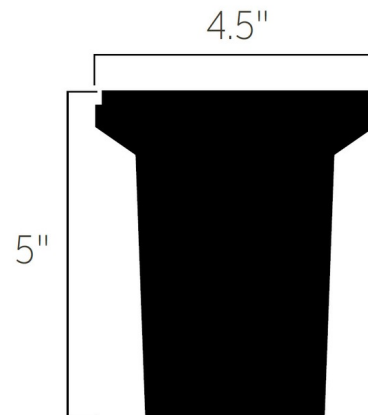

Shown in centennial brass / frosted

Specifications

COLOR Frosted
BODY FINISH Centennial Brass
WATTAGE 3W
DIMMER Low Voltage Magnetic
DIMENSIONS 4.75"W x 4.75"H
BULB NOT INCLUDED 1 x MR16/GU5.3 (bipin)/3W/12V LED