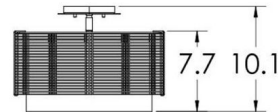

### Description

The Downtown Mesh Semi Flush Ceiling Light is available in Flat Bronze, Gilded Brass, Matte Black, or Metallic Beige Silver with and inner White Linen shade. Two 60 watt max 120 volt medium base bulbs are required, but not included. 14.5 inch width x 10.1 inch height. UL listed. Made in the USA.

### Specifications

COLOR . . . . . White Linen  
BODY FINISH . . . . . Flat Bronze  
WATTAGE . . . . . 86W  
DIMMER . . . . . Standard 120V  
DIMENSIONS . . . . . 14.5"W x 10.1"H  
BULB NOT INCLUDED . . . . . 2 x A19/Medium (E26)/43W/120V Incandescent  
COUNTRY OF ORIGIN . . . . . United States