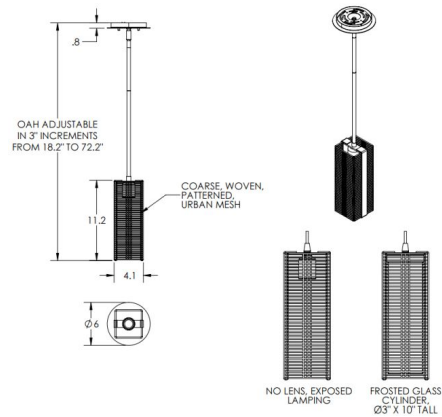

Description

The Downtown Mesh Down Rod Pendant features a coarse, woven mesh shade with the option of an inner Frosted cylindrical diffuser or no diffuser for an industrial exposed lamping style. Available with a Metallic Beige Silver, Flat Bronze, Matte Black, or Gilded Brass finish. One 60 watt max 120 volt medium base bulb is required, but not included. 4.1 inch width x 11.2 inch height x 18.2-72.2 inch adjustable length. Length adjustable in increments of 3 inches. UL listed. Made in the USA.

Shown in beige silver / frosted

Specifications

COLOR	Frosted
BODY FINISH	Beige Silver
WATTAGE	60W
DIMMER	Standard 120V
DIMENSIONS	72.2"L x 4.1"W x 11.2"H
BULB NOT INCLUDED	1 x A19/Medium (E26)/60W/120V Incandescent
COUNTRY OF ORIGIN	United States