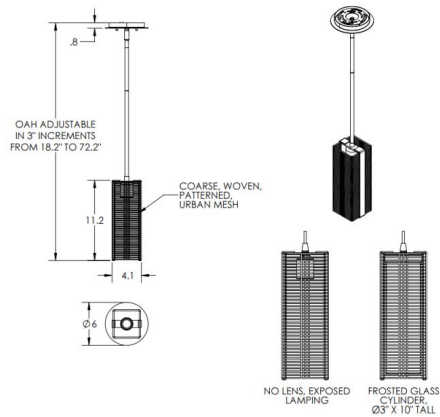

Description

The Downtown Mesh Down Rod Pendant features a coarse, woven mesh shade with the option of an inner Frosted cylindrical diffuser or no diffuser for an industrial exposed lamping style. Available with a Metallic Beige Silver, Flat Bronze, Matte Black, or Gilded Brass finish. One 60 watt max 120 volt medium base bulb is required, but not included. 4.1 inch width x 11.2 inch height x 18.2-72.2 inch adjustable length. Length adjustable in increments of 3 inches. UL listed. Made in the USA.

Shown in beige silver / frosted

Specifications

COLOR	Frosted
BODY FINISH	Beige Silver
WATTAGE	60W
DIMMER	Standard 120V
DIMENSIONS	72.2"L x 4.1"W x 11.2"H
BULB NOT INCLUDED	1 x A19/Medium (E26)/60W/120V Incandescent
COUNTRY OF ORIGIN	United States