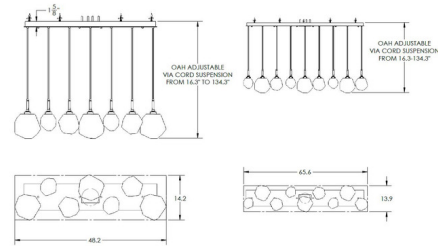

Lightology

lightology.com
866-954-4489
07-02-26

Project: _____
 Company: _____
 Location: _____ Fixture Type: _____
 SPEC #: **HMR423204**
 Approved On: _____ Approved By: _____

Gem Linear Multi Light Pendant By Hammerton Studio

Shown in beige silver / clear

Specifications

COLOR	Clear
BODY FINISH	Beige Silver
WATTAGE	36.4W
DIMMER	Low Voltage Electronic
DIMENSIONS	46.4"L x 14.5"W x 11.1"H
INTEGRATED LED MODULE	7 x LED/5.2W/120V LED
COUNTRY OF ORIGIN	United States

Technical Information

PRODUCT DIMENSIONS	Max Overall Length: 132.6"
COLOR RENDERING	93 CRI
LAMP COLOR	2700K
LUMENS/WATT	460.58
LUMINOUS FLUX	2395 lumens

CLICK TO VIEW PRODUCT

Notes: