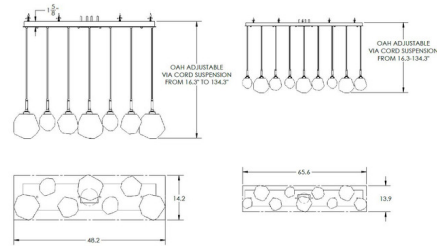

### Specifications

COLOR	Bronze
BODY FINISH	Flat Bronze
WATTAGE	36.4W
DIMMER	Low Voltage Electronic
DIMENSIONS	46.4"L x 14.5"W x 11.1"H
INTEGRATED LED MODULE	7 x LED/5.2W/120V LED