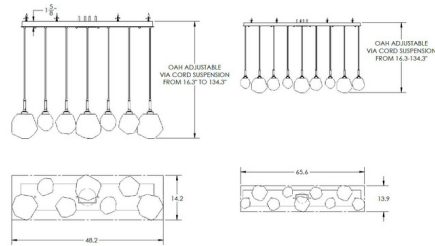

### Specifications

COLOR	Smoke
BODY FINISH	Matte Black
WATTAGE	36.4W
DIMMER	Low Voltage Electronic
DIMENSIONS	46.4"L x 14.5"W x 11.1"H
INTEGRATED LED MODULE	7 x LED/5.2W/120V LED