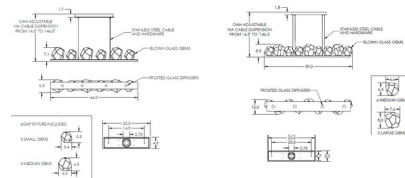

Shown in matte black / bronze

Specifications

COLOR	Bronze
BODY FINISH	Matte Black
WATTAGE	36W
DIMMER	Low Voltage Electronic
DIMENSIONS	44"L x 6.5"W x 7.1"H
INTEGRATED LED MODULE	10 x LED/3.6W/120V LED

Technical Information