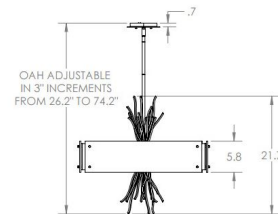

Description

The Ironwood Square Chandelier brings a contemporary, organic vibe to your interior space. Hand textured kiln fused glass panels are complemented by steel branches, adding a hint of the outdoors to your room. Length adjustable in 3 inch increments. Canopy: 6 inch diameter.

Shown in gunmetal / smoke granite

Specifications

COLOR	Smoke Granite
BODY FINISH	Gunmetal
WATTAGE	300W
DIMMER	Standard 120V
DIMENSIONS	24.3"W x 21.7"H
BULB NOT INCLUDED	4 x A19/Medium (E26)/75W/120V Incandescent
OTHER BULB OPTIONS	4 x A19/Medium (E26)/120V LED
COUNTRY OF ORIGIN	United States