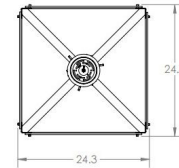

Description

The Ironwood Square Chandelier brings a contemporary, organic vibe to your interior space. Hand textured kiln fused glass panels are complemented by steel branches, adding a hint of the outdoors to your room. Length adjustable in 3 inch increments. Canopy: 6 inch diameter.

Shown in gunmetal / smoke granite

Specifications

COLOR	Smoke Granite
BODY FINISH	Gunmetal
WATTAGE	300W
DIMMER	Standard 120V
DIMENSIONS	24.3"W x 21.7"H
BULB NOT INCLUDED	4 x A19/Medium (E26)/75W/120V Incandescent
OTHER BULB OPTIONS	4 x A19/Medium (E26)/120V LED
COUNTRY OF ORIGIN	United States