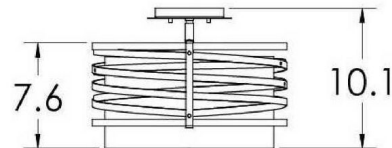

By Hammerton Studio

Description

The Tempest Semi Flush Ceiling Light layers a Flat Bronze, Gilded Brass, or Matte Black steel-banded shade with a White Linen inner drum shade. Two 60 watt max 120 volt medium base bulbs are required, but not included. 14.2 inch width x 10.1 inch height. UL listed. Made in the USA.

Shown in flat bronze / white linen

Specifications

COLOR	White Linen
BODY FINISH	Flat Bronze
WATTAGE	86W
DIMMER	Standard 120V
DIMENSIONS	14.2"W x 10.1"H
BULB NOT INCLUDED	2 x A19/Medium (E26)/43W/120V Incandescent
COUNTRY OF ORIGIN	United States