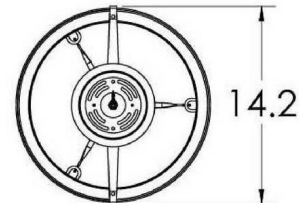

By Hammerton Studio

Description

The Tempest Semi Flush Ceiling Light layers a Flat Bronze, Gilded Brass, or Matte Black steel-banded shade with a White Linen inner drum shade. Two 60 watt max 120 volt medium base bulbs are required, but not included. 14.2 inch width x 10.1 inch height. UL listed. Made in the USA.

Shown in flat bronze / white linen

Specifications

COLOR	White Linen
BODY FINISH	Flat Bronze
WATTAGE	86W
DIMMER	Standard 120V
DIMENSIONS	14.2"W x 10.1"H
BULB NOT INCLUDED	2 x A19/Medium (E26)/43W/120V Incandescent
COUNTRY OF ORIGIN	United States