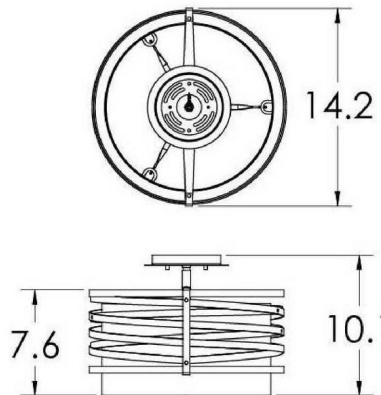

Description

The Tempest Semi Flush Ceiling Light layers a Flat Bronze, Gilded Brass, or Matte Black steel-banded shade with a White Linen inner drum shade. Two 60 watt max 120 volt medium base bulbs are required, but not included. 14.2 inch width x 10.1 inch height. UL listed. Made in the USA.

Shown in flat bronze / white linen

Specifications

COLOR	White Linen
BODY FINISH	Flat Bronze
WATTAGE	86W
DIMMER	Standard 120V
DIMENSIONS	14.2"W x 10.1"H
BULB NOT INCLUDED	2 x A19/Medium (E26)/43W/120V Incandescent
COUNTRY OF ORIGIN	United States