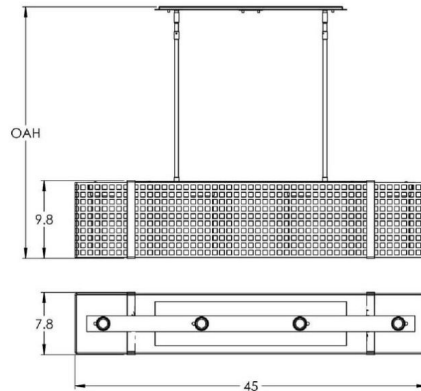

### Description

The Tweed Linear Suspension is an industrial-inspired nod to the iconic fabric shade that evokes both strength and softness. Available with Frosted glass diffusers with a Flat Bronze, Gilded Brass, Matte Black, or Metallic Beige Silver finish. Two lamping options. INC: Four 60 watt max 120 volt medium base bulbs are required, but not included. LED: Four 5.2 watt 120 volt LED modules are included. 45 inch width x 9.8 inch height x 7.8 inch depth x 16.5-70.5 inch adjustable length. Length adjustable by 3 inch increments. UL listed. Made in the USA.

### Specifications

COLOR	Frosted
BODY FINISH	Beige Silver
WATTAGE	172W
DIMMER	Standard 120V
DIMENSIONS	70.5"L x 45"W x 9.8"H x 7.8"D
BULB NOT INCLUDED	4 x A19/Medium (E26)/43W/120V Incandescent
COUNTRY OF ORIGIN	United States