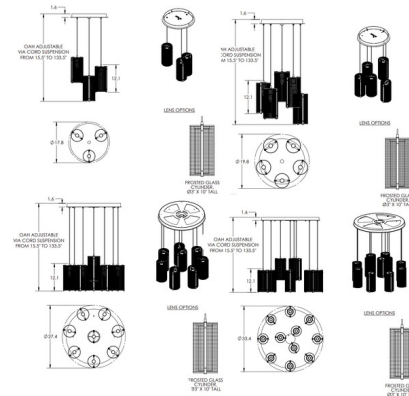

### Description

The Uptown Mesh Glass Round Multi Light Pendant brings both strength and softness to your interior space. The urban inspired cylinder shaped mesh shade, with inner glass diffuser, casts warm shadows of light across your room. Cables are adjustable during installation to create your own unique look. Note: Due to the weight of the 11 Light fixture, additional ceiling support is required.

### Specifications

COLOR . . . . . Frosted  
 BODY FINISH . . . . . Beige Silver  
 WATTAGE . . . . . 27W  
 DIMMER . . . . . Standard 120V  
 DIMENSIONS . . . . . 17.8"W x 12.1"H  
 BULB NOT INCLUDED . . . . . 3 x B11/Medium (E26)/9W/120V LED  
 OTHER BULB OPTIONS . . . . . A19/Medium (E26)/60W/120V Incandescent

### Technical Information

PRODUCT DIMENSIONS . . . . . Min/Max Adjustable Height: 15.5" - 133.5"

Shown in beige silver / frosted

CLICK TO VIEW PRODUCT

Notes: \_\_\_\_\_