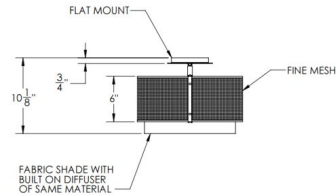

Description

The Uptown Mesh Semi Flush Ceiling Light features a Flat Bronze, Gilded Brass, or Matte Black mesh outer shade with an inner White Linen diffuser. Two 60 watt max 120 volt medium base bulbs are required, but not included. 14.3 inch width x 10.1 inch height. UL listed. Made in the USA.

Shown in flat bronze / white linen

Specifications

COLOR	White Linen
BODY FINISH	Flat Bronze
WATTAGE	86W
DIMMER	Standard 120V
DIMENSIONS	14.3"W x 10.1"H
BULB NOT INCLUDED	2 x A19/Medium (E26)/43W/120V Incandescent
COUNTRY OF ORIGIN	United States