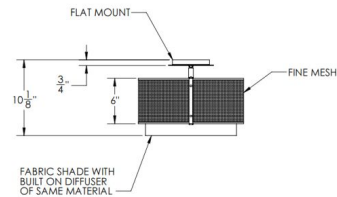

By Hammerton Studio

Description

The Uptown Mesh Semi Flush Ceiling Light features a Flat Bronze, Gilded Brass, or Matte Black mesh outer shade with an inner White Linen diffuser. Two 60 watt max 120 volt medium base bulbs are required, but not included. 14.3 inch width x 10.1 inch height. UL listed. Made in the USA.

Shown in flat bronze / white linen

Specifications

COLOR	White Linen
BODY FINISH	Flat Bronze
WATTAGE	86W
DIMMER	Standard 120V
DIMENSIONS	14.3"W x 10.1"H
BULB NOT INCLUDED	2 x A19/Medium (E26)/43W/120V Incandescent
COUNTRY OF ORIGIN	United States