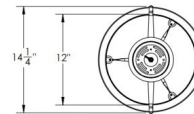

By Hammerton Studio

Description

The Uptown Mesh Semi Flush Ceiling Light features a Flat Bronze, Gilded Brass, or Matte Black mesh outer shade with an inner White Linen diffuser. Two 60 watt max 120 volt medium base bulbs are required, but not included. 14.3 inch width x 10.1 inch height. UL listed. Made in the USA.

Shown in flat bronze / white linen

Specifications

COLOR	White Linen
BODY FINISH	Flat Bronze
WATTAGE	86W
DIMMER	Standard 120V
DIMENSIONS	14.3"W x 10.1"H
BULB NOT INCLUDED	2 x A19/Medium (E26)/43W/120V Incandescent
COUNTRY OF ORIGIN	United States