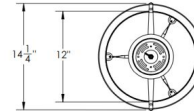

Description

The Uptown Mesh Semi Flush Ceiling Light features a Flat Bronze, Gilded Brass, or Matte Black mesh outer shade with an inner White Linen diffuser. Two 60 watt max 120 volt medium base bulbs are required, but not included. 14.3 inch width x 10.1 inch height. UL listed. Made in the USA.

Shown in flat bronze / white linen

Specifications

| | |
|-------------------|--|
| COLOR | White Linen |
| BODY FINISH | Flat Bronze |
| WATTAGE | 86W |
| DIMMER | Standard 120V |
| DIMENSIONS | 14.3"W x 10.1"H |
| BULB NOT INCLUDED | 2 x A19/Medium (E26)/43W/120V Incandescent |
| COUNTRY OF ORIGIN | United States |