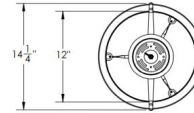

Description

The Uptown Mesh Semi Flush Ceiling Light features a Flat Bronze, Gilded Brass, or Matte Black mesh outer shade with an inner White Linen diffuser. Two 60 watt max 120 volt medium base bulbs are required, but not included. 14.3 inch width x 10.1 inch height. UL listed. Made in the USA.

Shown in flat bronze / white linen

Specifications

COLOR	White Linen
BODY FINISH	Flat Bronze
WATTAGE	86W
DIMMER	Standard 120V
DIMENSIONS	14.3"W x 10.1"H
BULB NOT INCLUDED	2 x A19/Medium (E26)/43W/120V Incandescent
COUNTRY OF ORIGIN	United States