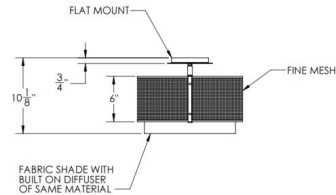

Description

The Uptown Mesh Semi Flush Ceiling Light features a Flat Bronze, Gilded Brass, or Matte Black mesh outer shade with an inner White Linen diffuser. Two 60 watt max 120 volt medium base bulbs are required, but not included. 14.3 inch width x 10.1 inch height. UL listed. Made in the USA.

Shown in flat bronze / white linen

Specifications

| | |
|-------------------|--|
| COLOR | White Linen |
| BODY FINISH | Flat Bronze |
| WATTAGE | 86W |
| DIMMER | Standard 120V |
| DIMENSIONS | 14.3"W x 10.1"H |
| BULB NOT INCLUDED | 2 x A19/Medium (E26)/43W/120V Incandescent |
| COUNTRY OF ORIGIN | United States |