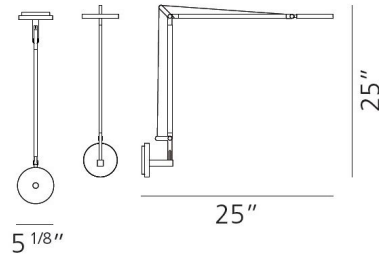

CLICK TO VIEW PRODUCT

Notes: