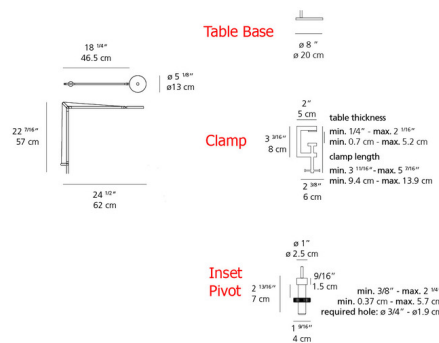

CLICK TO VIEW PRODUCT

Notes: