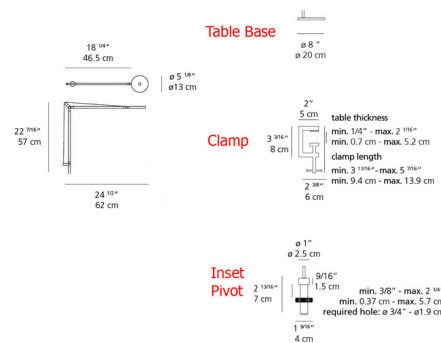

CLICK TO VIEW PRODUCT

Notes: