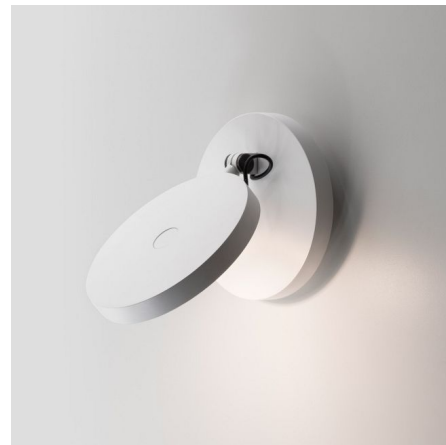

Lightology

lightology.com
866-954-4489
04-13-26

Project: _____
 Company: _____
 Location: _____ Fixture Type: _____
 SPEC #: **ART423795**
 Approved On: _____ Approved By: _____

Demetra Spot Wall Light

By Artemide

Description

The Demetra Spot Wall Light offers highly precise and adaptable illumination in a sleek, compact form, ideal for targeted lighting solutions. This minimalist fixture is available in a crisp White or a deep Anthracite Grey, allowing for seamless integration into diverse contemporary aesthetics. Its standout feature is a fully adjustable and rotatable head, which provides exceptional control, allowing you to aim the light exactly where it's needed for reading, accenting artwork, or illuminating specific areas. This flexibility ensures maximum functionality within its subtle design. For tailored light quality, you can choose between a 2700K (a warm, cozy light) or 3000K (a slightly less warm, still inviting light). This fixture is offered with or without a switch on the head, providing further customization for your installation needs. With compact dimensions of, the Demetra Spot Wall Light is an excellent choice for bedrooms, studies, or any space requiring focused, adjustable light with refined style.

Specifications

COLOR	N/A
BODY FINISH	White
WATTAGE	10.6W
DIMMER	Not Dimmable
DIMENSIONS	5.1"W x 5.1"H x 7.75"D
INTEGRATED LED MODULE	1 x LED/10.6W/120V LED
COUNTRY OF ORIGIN	Italy

Technical Information

LAMP LIFE	50000 hours
COLOR RENDERING	80 CRI
LAMP COLOR	3000K
LUMENS/WATT	44.53
LUMINOUS FLUX	472 lumens