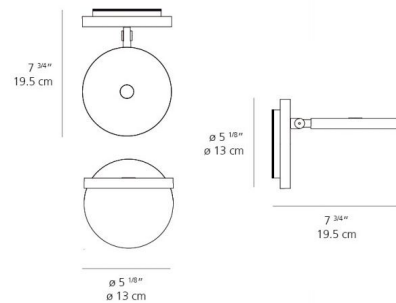

CLICK TO VIEW PRODUCT

Notes: