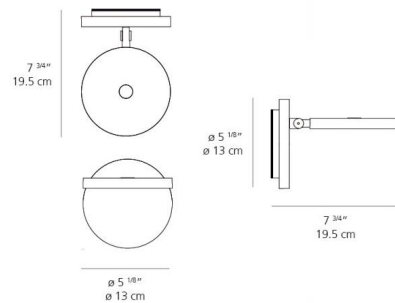

CLICK TO VIEW PRODUCT

Notes: