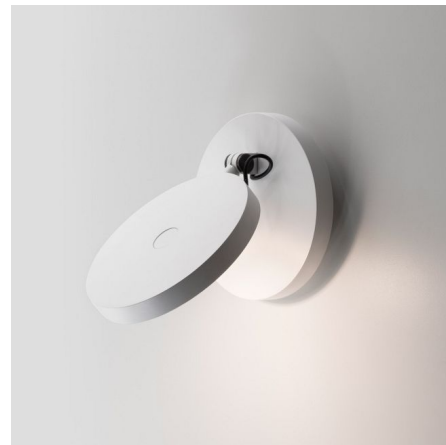

Lightology

lightology.com
866-954-4489
06-18-26

Project: _____

Company: _____

Location: _____ Fixture Type: _____

SPEC #: **ART423795**

Approved On: _____ Approved By: _____

Demetra Spot Wall Light

By Artemide

Description

The Demetra Spot Wall Light offers highly precise and adaptable illumination in a sleek, compact form, ideal for targeted lighting solutions. This minimalist fixture is available in a crisp White or a deep Anthracite Grey, allowing for seamless integration into diverse contemporary aesthetics. Its standout feature is a fully adjustable and rotatable head, which provides exceptional control, allowing you to aim the light exactly where it's needed for reading, accenting artwork, or illuminating specific areas. This flexibility ensures maximum functionality within its subtle design. For tailored light quality, you can choose between a 2700K (a warm, cozy light) or 3000K (a slightly less warm, still inviting light). This fixture is offered with or without a switch on the head, providing further customization for your installation needs. With compact dimensions of, the Demetra Spot Wall Light is an excellent choice for bedrooms, studies, or any space requiring focused, adjustable light with refined style.

Specifications

COLOR N/A
BODY FINISH White
WATTAGE 10.6W
DIMMER Not Dimmable
DIMENSIONS 5.1"W x 5.1"H x 7.75"D
INTEGRATED LED MODULE 1 x LED/10.6W/120V LED
COUNTRY OF ORIGIN Italy

Technical Information

LAMP LIFE 50000 hours
COLOR RENDERING 80 CRI
LAMP COLOR 3000K
LUMENS/WATT 44.53
LUMINOUS FLUX 472 lumens