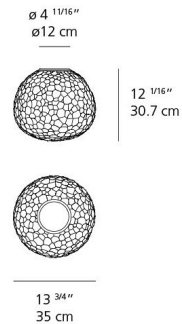

By Artemide

Description

The Meteorite Wall / Ceiling Light is an artistic statement piece, transforming any surface into a canvas for luminous beauty. Its defining feature is a magnificent hand-blown double-layer artist glass diffuser, crafted through a complex succession of molding, frosting, sandblasting, and etching techniques. This meticulous process results in a truly unique, organic texture reminiscent of a celestial body, making each fixture an individual work of art. When illuminated, the intricate glass diffuses light exquisitely, creating a soft, inviting glow that minimizes glare and infuses your space with an ethereal ambiance. Designed for versatile installation, this fixture can be mounted on either the wall or ceiling, allowing you to create captivating focal points or provide broad, ambient illumination. The Meteorite Wall / Ceiling Light requires one medium base bulb (not included), giving you the flexibility to choose your preferred light source. It makes a substantial yet elegant presence, perfect for adding sculptural beauty and warm light to contemporary interiors.

Specifications

COLOR	N/A
BODY FINISH	White
WATTAGE	150W
DIMMER	Standard 120V
DIMENSIONS	13.75"W x 12.06"H
BULB NOT INCLUDED	1 x A19/Medium (E26)/150W/120V Incandescent
COUNTRY OF ORIGIN	Italy

Shown in white