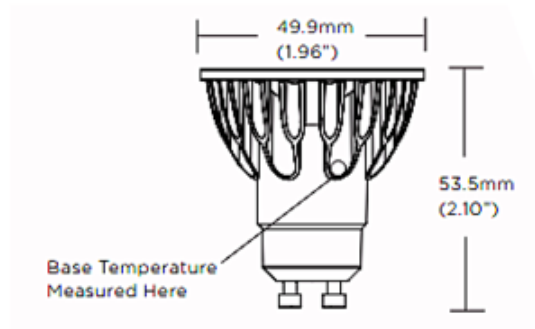

COMPANY	PROJECT	FIXTURE TYPE	APPROVED BY	DATE