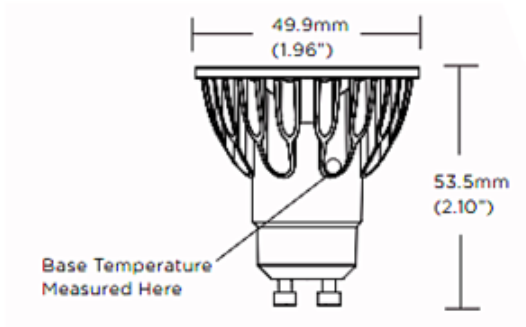

COMPANY	PROJECT	FIXTURE TYPE	APPROVED BY	DATE