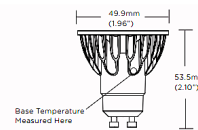

CLICK TO VIEW PRODUCT

Notes: