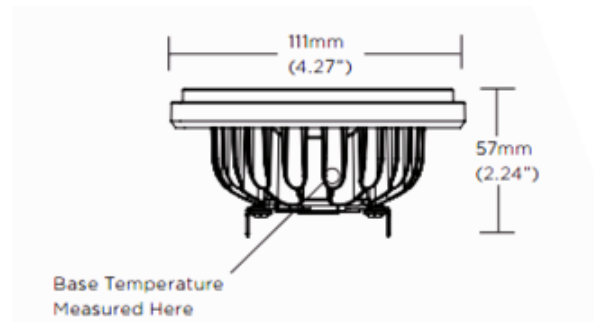

COMPANY	PROJECT	FIXTURE TYPE	APPROVED BY	DATE