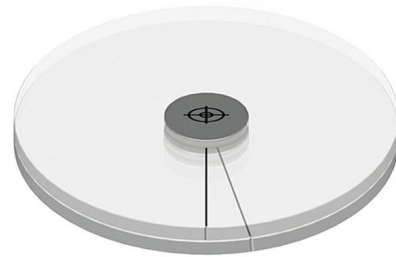

Lightology

lightology.com
866-954-4489
04-23-26

Project: _____

Company: _____

Location: _____ Fixture Type: _____

SPEC #: **SRA423954**

Approved On: _____ Approved By: _____

Snap System 4 Inch Aimable Accessory (Pair)

By Soraa

Description

Snap System Aimable Accessory is designed with two lenses to bend the beam from 0 degree to maximum deflection angle of 20 degrees, while maintaining uniform and consistent color and shape. Features integral magnet which automatically self centers accessory without fasteners or tools. May be used with Beam Spreader, Linear and Flat Top Snap accessories. Compatible with Soraa narrow spot beam PAR30, PAR38 or AR111 LED lamps, sold separately. 3.3 inch diameter.

Shown in clear

Specifications

COLOR	Clear
BODY FINISH	N/A
WATTAGE	N/A
DIMMER	N/A
DIMENSIONS	4"W
BULB	N/A

CLICK TO VIEW PRODUCT

Notes: