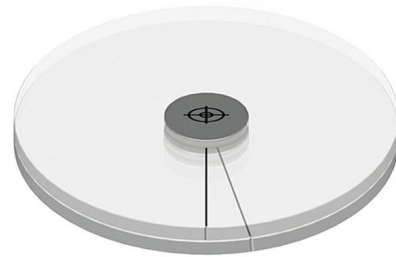

Lightology

lightology.com
866-954-4489
07-11-26

Project: _____

Company: _____

Location: _____ Fixture Type: _____

SPEC #: **SRA423954**

Approved On: _____ Approved By: _____

Snap System 4 Inch Aimable Accessory (Pair)

By Soraa

Description

Snap System Aimable Accessory is designed with two lenses to bend the beam from 0 degree to maximum deflection angle of 20 degrees, while maintaining uniform and consistent color and shape. Features integral magnet which automatically self centers accessory without fasteners or tools. May be used with Beam Spreader, Linear and Flat Top Snap accessories. Compatible with Soraa narrow spot beam PAR30, PAR38 or AR111 LED lamps, sold separately. 3.3 inch diameter.

Shown in clear

Specifications

COLOR	Clear
BODY FINISH	N/A
WATTAGE	N/A
DIMMER	N/A
DIMENSIONS	4"W
BULB	N/A

CLICK TO VIEW PRODUCT

Notes: