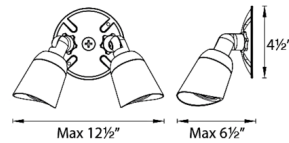

Shown in architectural graphite

Specifications

COLOR	N/A
BODY FINISH	Architectural Graphite
WATTAGE	15W
DIMMER	Low Voltage Electronic
DIMENSIONS	4.5"W x 4.5"H x 6.75"D
INTEGRATED LED MODULE	1 x LED/15W/120V LED
COUNTRY OF ORIGIN	China