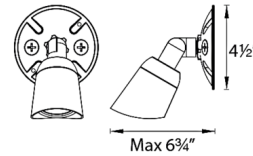

### Specifications

COLOR	N/A
BODY FINISH	Architectural Graphite
WATTAGE	15W
DIMMER	Low Voltage Electronic
DIMENSIONS	4.5"W x 4.5"H x 6.75"D
INTEGRATED LED MODULE	1 x LED/15W/120V LED
COUNTRY OF ORIGIN	China