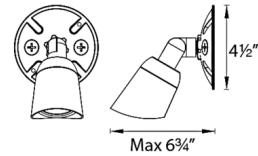

Shown in architectural graphite

Specifications

COLOR	N/A
BODY FINISH	Architectural Graphite
WATTAGE	15W
DIMMER	Low Voltage Electronic
DIMENSIONS	4.5"W x 4.5"H x 6.75"D
INTEGRATED LED MODULE	1 x LED/15W/120V LED
COUNTRY OF ORIGIN	China