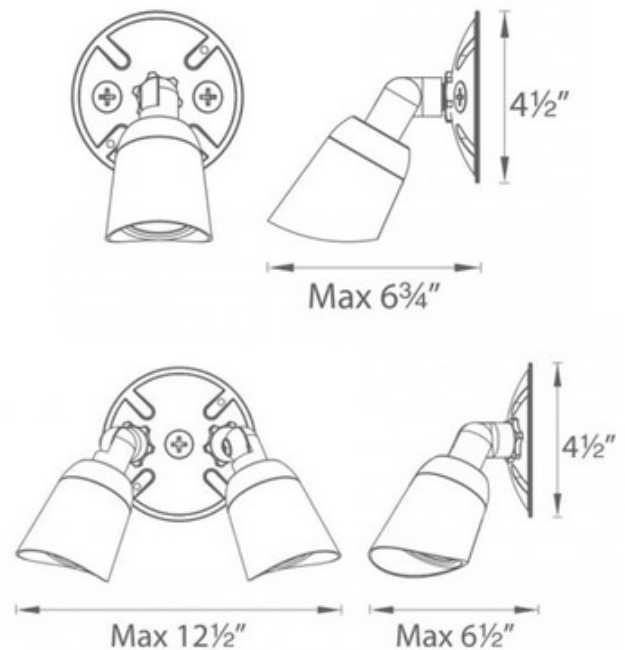

BRAND

WAC Lighting

DESCRIPTION

Endurance Outdoor Wall Spot Light is available with one or two spot lights in Architectural White, Architectural Bronze, Architectural Black, or Architectural Graphite with a 3000K or 5000K color temperature. Die-cast aluminum factory sealed housings. Energy Star rated. Line voltage, no driver needed. Dimmable to 10% with low-voltage electronic dimmers. Single spot: 4.5 inch width x 4.5 inch canopy diameter x 6.75 inch depth. Double spot: 12.5 inch max width x 4.5 inch canopy diameter x 6.5 inch depth. ETL listed for wet locations. 5 year WAC Lighting product warranty. Photocell and motion sensor accessories available, sold separately.

Shown in: Architectural Graphite

SHADE COLOR	N/A
BODY FINISH	Architectural Graphite
WATTAGE	15W
DIMMER	Low Voltage Electronic
DIMENSIONS	4.5"W x 4.5"H x 6.75"D
LAMP	1 x LED/15W/120V LED

Technical Information

LUMINOUS FLUX	965 lumens
LUMENS/WATT	64.33
LAMP COLOR	3000 K
COLOR RENDERING	85 CRI

ITEM NUMBER WAC423961

COMPANY	PROJECT	FIXTURE TYPE	APPROVED BY	DATE