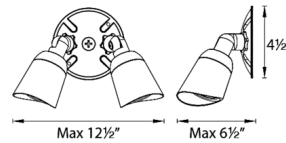

### Specifications

COLOR	N/A
BODY FINISH	Architectural Graphite
WATTAGE	15W
DIMMER	Low Voltage Electronic
DIMENSIONS	4.5"W x 4.5"H x 6.75"D
INTEGRATED LED MODULE	1 x LED/15W/120V LED
COUNTRY OF ORIGIN	China