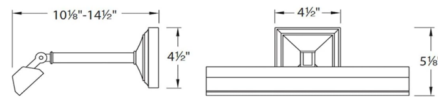

CLICK TO VIEW PRODUCT

Notes: