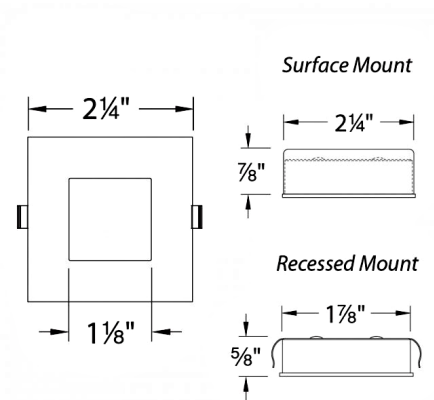

Shown in white

CLICK TO VIEW PRODUCT

Notes: