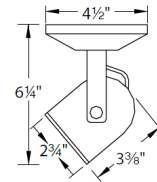

### Description

ME-808 Single Spot Light is made of die-cast aluminum with a Black or White finish. Two lamping options available. Engineered with an integral transformer and designed for mounting to walls or ceilings. Features 350 degree horizontal rotation and 90 degree vertical aiming. Aiming screws on each side of fixture allow for locking fixture aiming angle. Supplied with tempered clear glass lens.

### Specifications

COLOR	Clear
BODY FINISH	Black
WATTAGE	7W
DIMMER	Low Voltage Electronic
DIMENSIONS	2.75"W x 6.25"H x 3.4"D
BULB NOT INCLUDED	1 x MR16/GU5.3 (bipin)/7W/12V LED

CLICK TO VIEW PRODUCT

Notes: