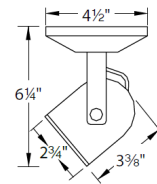

### Description

ME-808 Single Spot Light is made of die-cast aluminum with a Black or White finish. Two lamping options available. Engineered with an integral transformer and designed for mounting to walls or ceilings. Features 350 degree horizontal rotation and 90 degree vertical aiming. Aiming screws on each side of fixture allow for locking fixture aiming angle. Supplied with tempered clear glass lens.

### Specifications

COLOR	Clear
BODY FINISH	Black
WATTAGE	7W
DIMMER	Low Voltage Electronic
DIMENSIONS	2.75"W x 6.25"H x 3.4"D
BULB NOT INCLUDED	1 x MR16/GU5.3 (bipin)/7W/12V LED

CLICK TO VIEW PRODUCT

Notes: