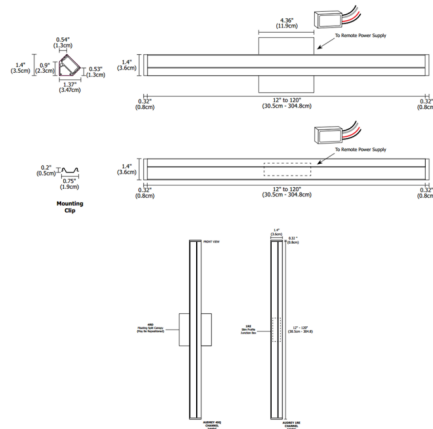

Lightology

lightology.com
866-954-4489
07-10-26

Project: _____
Company: _____
Location: _____ Fixture Type: _____
SPEC #: **EDG424151**
Approved On: _____ Approved By: _____

Audrey Bath Bar By PureEdge Lighting

Description

The Audrey Vanity Bath Bar with 1 Inch Rectangle or 4 Inch Square Canopy features a milky white diffuser lens that provides uniform light without hotspots. Can be mounted in a horizontal or vertical position. Available in various increments from 12 to 96 inches, a variety of finishes, 5 LED watts per foot, and a spectrum of color temperature options. Finished lengths include end caps. Fixture includes a 120 volt input, 24VDC electronic low voltage power supply that fits inside a standard square 4 inch electrical box with round plaster ring and floating split canopy (4SQ), or the Slim Profile Junction Box (IRE) that does not require a canopy. Limited quantities available. Note: Product is built to order.

Specifications

COLOR	N/A
BODY FINISH	Satin Nickel
WATTAGE	5W
DIMMER	Low Voltage Electronic
DIMENSIONS	13.1"L x 1.37"W x 1.4"H
INTEGRATED LED MODULE	1 x LED/5W/24V LED

Technical Information

LAMP LIFE	50000 hours
COLOR RENDERING	95 CRI
LAMP COLOR	2700K
LUMENS/WATT	47.00
LUMINOUS FLUX	235 lumens

Shown in satin nickel

CLICK TO VIEW PRODUCT

Notes: