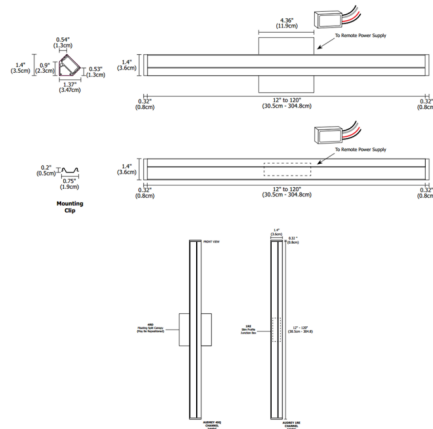

### Description

The Audrey Vanity Bath Bar with 1 Inch Rectangle or 4 Inch Square Canopy features a milky white diffuser lens that provides uniform light without hotspots. Can be mounted in a horizontal or vertical position. Available in various increments from 12 to 96 inches, a variety of finishes, 5 LED watts per foot, and a spectrum of color temperature options. Finished lengths include end caps. Fixture includes a 120 volt input, 24VDC electronic low voltage power supply that fits inside a standard square 4 inch electrical box with round plaster ring and floating split canopy (4SQ), or the Slim Profile Junction Box (IRE) that does not require a canopy. Limited quantities available. Note: Product is built to order.

### Specifications

COLOR	N/A
BODY FINISH	Satin Nickel
WATTAGE	5W
DIMMER	Low Voltage Electronic
DIMENSIONS	13.1"L x 1.37"W x 1.4"H
INTEGRATED LED MODULE	1 x LED/5W/24V LED

### Technical Information

LAMP LIFE	50000 hours
COLOR RENDERING	95 CRI
LAMP COLOR	2700K
LUMENS/WATT	47.00
LUMINOUS FLUX	235 lumens

Shown in satin nickel

CLICK TO VIEW PRODUCT

Notes: